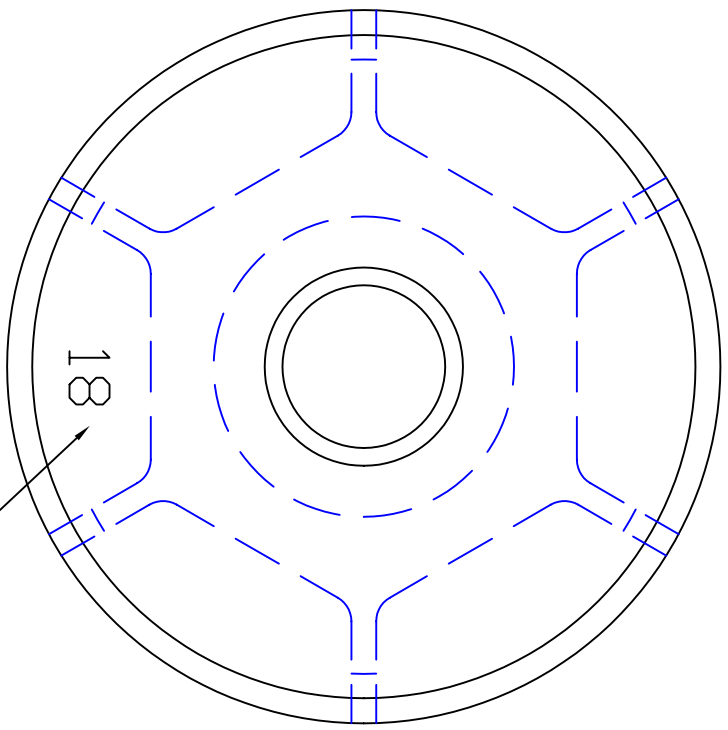

# IDENTIFYING WILDCAT & CHAIN

MOST CHAIN IS EMBOSSED ON THE OUTSIDE DIAMETER OF EACH LINK "G4" OR "HT" FOR HIGH TEST "BBB" OR "3B" FOR TRIPLE B

Name	Wire Dia	IL	Name	Wire Dia	IL
1/4 BBB	9/32	0.85	1/4 HT	9/32	0.84
5/16 BBB	11/32	1.00	5/16 HT	11/32	1.03
3/8 BBB	13/32	1.09	3/8 HT	13/32	1.22
1/2 BBB	17/32	1.34	1/2 HT	17/32	1.59

NOTE: WIRE DIAMETER OF CHAIN IS 1/32 LARGER THAN THE CHAIN IS REFERRED TO. "IL" REFERS TO THE INSIDE LENGTH. ABOVE CHART FOR MOST COMMON SIZES & TYPES, THERE ARE MANY MORE!