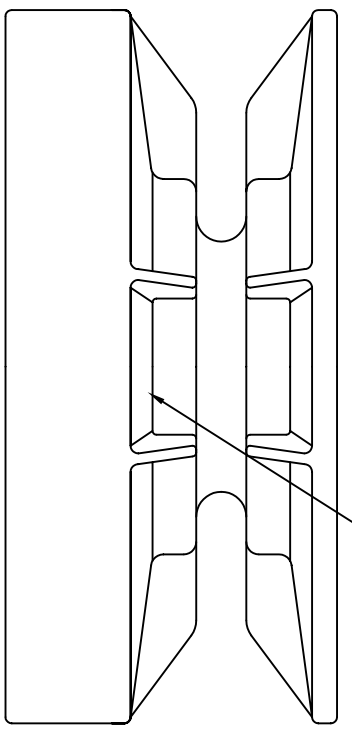

# IDENTIFYING WILDCAT & CHAIN

MOST CHAIN IS EMBOSSED ON THE OUTSIDE DIAMETER OF EACH LINK "G4" OR "HT" FOR HIGH TEST "BBB" OR "3B" FOR TRIPLE B

Name	Wire Dia	IL	Name	Wire Dia	IL
1/4 BBB	9/32	0.85	1/4 HT	9/32	0.84
5/16 BBB	11/32	1.00	5/16 HT	11/32	1.03
3/8 BBB	13/32	1.09	3/8 HT	13/32	1.22
1/2 BBB	17/32	1.34	1/2 HT	17/32	1.59

NOTE: WIRE DIAMETER OF CHAIN IS 1/32 LARGER THAN THE CHAIN IS REFERRED TO. "IL" REFERS TO THE INSIDE LENGTH. ABOVE CHART FOR MOST COMMON SIZES & TYPES, THERE ARE MANY MORE!