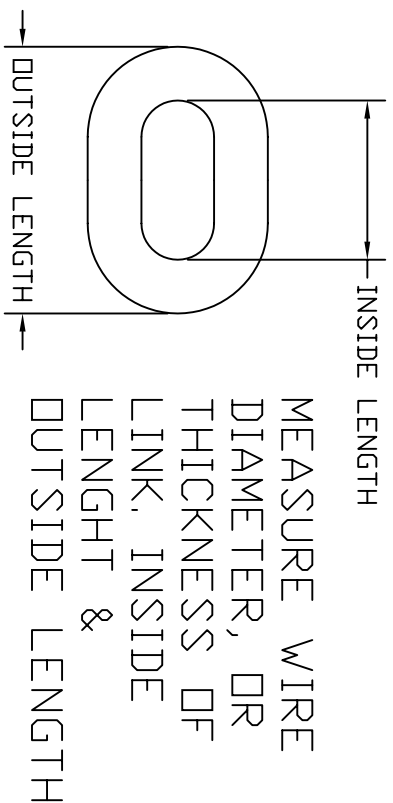

# IDENTIFYING WILDCAT & CHAIN

MOST CHAIN IS EMBOSSED ON THE OUTSIDE DIAMETER OF EACH LINK "G4" OR "HT" FOR HIGH TEST "BBB" OR "3B" FOR TRIPLE B

Name	Wire Dia	IL	Name	Wire Dia	IL
1/4 BBB	9/32	0.85	1/4 HT	9/32	0.84
5/16 BBB	11/32	1.00	5/16 HT	11/32	1.03
3/8 BBB	13/32	1.09	3/8 HT	13/32	1.22
1/2 BBB	17/32	1.34	1/2 HT	17/32	1.59

NOTE: WIRE DIAMETER OF CHAIN IS 1/32 LARGER THAN THE CHAIN IS REFERRED TO. "IL" REFERS TO THE INSIDE LENGTH. ABOVE CHART FOR MOST COMMON SIZES & TYPES, THERE ARE MANY MORE!