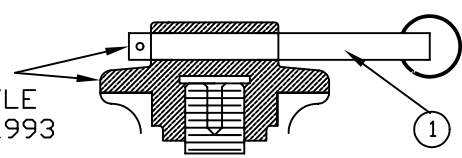

NEW STYLE
1982 - 1993

OLD STYLE
1950'S - 1982

ITEM	QTY	PART #	NAME
1	1	MCW-4	CAPSTAN WRENCH spanner
1	1	MCW-4A	CAPSTAN WRENCH rod
2	1	CS-10	CAPSTAN SCREW
3	1	CW-10	CAPSTAN WASHER
4	1	MCW-2	CAPSTAN CAP
4	1	MCW-2	CAPSTAN CAP
5	1	MCW-1	CAPSTAN
6	1	CK-35	CAPSTAN KEY
7	2	CWM-9	FRICITION DISCS
8	1	CWM-10	WILDCAT
9	1	CWM-8	LOWER FRICTION PLATE
10	1	MM-26	DECK PLATE
11	3	DB-35	DECK BOLTS
12	1	MCW-3	MAIN SHAFT
13	3	NU-35	NUTS
14	1	MM-01	GEAR CASE
15	1	A-20	MOTOR WORM
16	1	AM-12	WORM GEAR
17	2	AM-16	BEARING CAP
18	6	FA-35	SET SCREW
19	1	ADX-3A	CHAIN STRIPPER
20	2	FA-35	CHAIN STRIPPER BOLTS
21	1	DP-35	DRIVE PIN
22	1	BU-35	BUSHING
23	1	OS-35	OIL SEAL
24	1	WK-35	WORM KEY
25	2	SS-35	SET SCREW
26	1	EX-35	EXPANSION PLUG
27	1	CP-35	COTTER PIN
28	1	CN-35	RETANING NUT
29	1	WK-09	MOTOR WORM KEY
30	1	GT-3	THRUST BEARING
31	1	AM-3	END BELL
32	1	SO-12	SOLENOID non reversing
32	1	SO-12REV	SOLENOID reversing
33	1	FSB	FOOTSWITCH complete
34	1	MM-350-12	MOTOR W/OUT GEAR & BRG
34	1	MMC-350-12	MOTOR W/GEAR & BRG
35	1	MM-87	MOTOR OIL SEAL
36	1	FSA-3	MOUNTING RING
37	2	FSA-7	SWITCH MOUNTING NUTS
38	1	ELM-DC	SWITCH ELEMENT
39	1	FSA-2	MOUNTING PLATE
40	6	FSA-6SS	MOUNTING SCREWS
41	1	FSA-1B	RUBBER COVER

PARTS LIST MODEL MCW
1950'S - 1993
AFTER 1993
SEE MODEL VIC