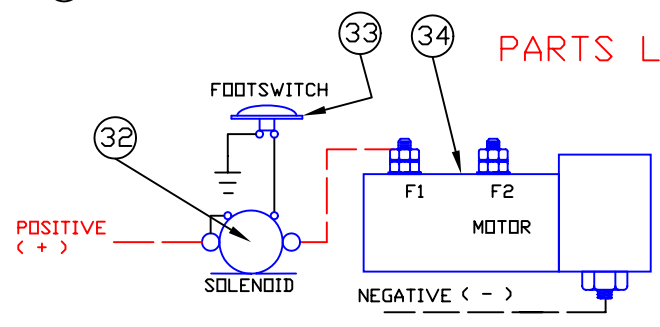

NEW STYLE
1982 - 1993

OLD STYLE
1950'S - 1982

ITEM	QTY	PART #	NAME
1	1	MCW-4	CAPSTAN WRENCH spanner
1	1	MCW-4A	CAPSTAN WRENCH rod
2	1	CS-10	CAPSTAN SCREW
3	1	CW-10	CAPSTAN WASHER
4	1	MCW-2	CAPSTAN CAP
4	1	MCW-2	CAPSTAN CAP
5	1	MCW-1	CAPSTAN
6	1	CK-35	CAPSTAN KEY
7	2	CWM-9	FRICITION DISCS
8	1	CWM-10	WILDCAT
9	1	CWM-8	LOWER FRICTION PLATE
10	1	MM-26	DECK PLATE
11	3	DB-35	DECK BOLTS
12	1	MCW-3	MAIN SHAFT
13	3	NU-35	NUTS
14	1	MM-01	GEAR CASE
15	1	A-20	MOTOR WORM
16	1	AM-12	WORM GEAR
17	2	AM-16	BEARING CAP
18	6	FA-35	SET SCREW
19	1	ADX-3A	CHAIN STRIPPER
20	2	FA-35	CHAIN STRIPPER BOLTS
21	1	DP-35	DRIVE PIN
22	1	BU-35	BUSHING
23	1	OS-35	OIL SEAL
24	1	WK-35	WORM KEY
25	2	SS-35	SET SCREW
26	1	EX-35	EXPANSION PLUG
27	1	CP-35	COTTER PIN
28	1	CN-35	RETANING NUT
29	1	WK-09	MOTOR WORM KEY
30	1	GT-3	THRUST BEARING
31	1	AM-3	END BELL
32	1	SO-12	SOLENOID non reversing
32	1	SO-12REV	SOLENOID reversing
33	1	FSB	FOOTSWITCH complete
34	1	MM-350-12	MOTOR W/OUT GEAR & BRG
34	1	MMC-350-12	MOTOR W/GEAR & BRG
35	1	MM-87	MOTOR OIL SEAL
36	1	FSA-3	MOUNTING RING
37	2	FSA-7	SWITCH MOUNTING NUTS
38	1	ELM-DC	SWITCH ELEMENT
39	1	FSA-2	MOUNTING PLATE
40	6	FSA-6SS	MOUNTING SCREWS
41	1	FSA-1B	RUBBER COVER

PARTS LIST MODEL MCW
1950'S - 1993
AFTER 1993
SEE MODEL VIC