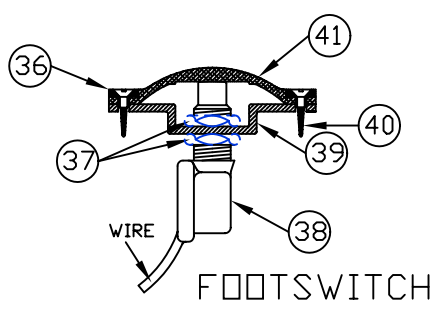

NEW STYLE
1982 - 1993

OLD STYLE
1950'S - 1982

ITEM	QTY	PART #	NAME
1	1	MCW-4	CAPSTAN WRENCH spanner
1	1	MCW-4A	CAPSTAN WRENCH rod
2	1	CS-10	CAPSTAN SCREW
3	1	CW-10	CAPSTAN WASHER
4	1	MCW-2	CAPSTAN CAP
4	1	MCW-2	CAPSTAN CAP
5	1	MCW-1	CAPSTAN
6	1	CK-35	CAPSTAN KEY
7	2	CWM-9	FRICITION DISCS
8	1	CWM-10	WILDCAT
9	1	CWM-8	LOWER FRICTION PLATE
10	1	MM-26	DECK PLATE
11	3	DB-35	DECK BOLTS
12	1	MCW-3	MAIN SHAFT
13	3	NU-35	NUTS
14	1	MM-01	GEAR CASE
15	1	A-20	MOTOR WORM
16	1	AM-12	WORM GEAR
17	2	AM-16	BEARING CAP
18	6	FA-35	SET SCREW
19	1	ADX-3A	CHAIN STRIPPER
20	2	FA-35	CHAIN STRIPPER BOLTS
21	1	DP-35	DRIVE PIN
22	1	BU-35	BUSHING
23	1	OS-35	OIL SEAL
24	1	WK-35	WORM KEY
25	2	SS-35	SET SCREW
26	1	EX-35	EXPANSION PLUG
27	1	CP-35	COTTER PIN
28	1	CN-35	RETANING NUT
29	1	WK-09	MOTOR WORM KEY
30	1	GT-3	THRUST BEARING
31	1	AM-3	END BELL
32	1	SO-12	SOLENOID non reversing
32	1	SO-12REV	SOLENOID reversing
33	1	FSB	FOOTSWITCH complete
34	1	MM-350-12	MOTOR W/OUT GEAR & BRG
34	1	MMC-350-12	MOTOR W/GEAR & BRG
35	1	MM-87	MOTOR OIL SEAL
36	1	FSA-3	MOUNTING RING
37	2	FSA-7	SWITCH MOUNTING NUTS
38	1	ELM-DC	SWITCH ELEMENT
39	1	FSA-2	MOUNTING PLATE
40	6	FSA-6SS	MOUNTING SCREWS
41	1	FSA-1B	RUBBER COVER

PARTS LIST MODEL MCW
1950'S - 1993
AFTER 1993
SEE MODEL VIC