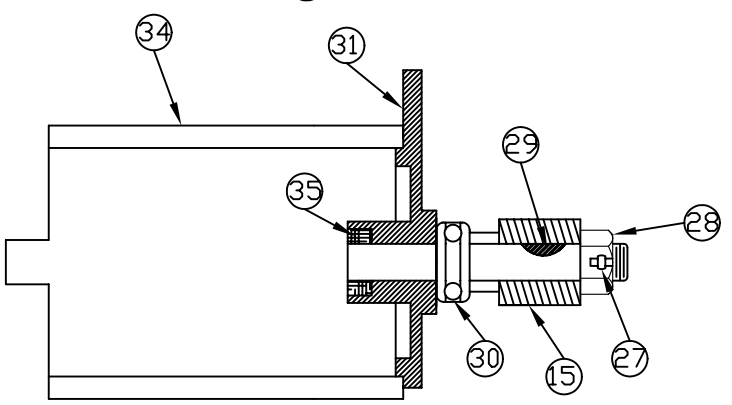

NEW STYLE
1982 - 1993

OLD STYLE
1950'S - 1982

ITEM	QTY	PART #	NAME
1	1	MCW-4	CAPSTAN WRENCH spanner
1	1	MCW-4A	CAPSTAN WRENCH rod
2	1	CS-10	CAPSTAN SCREW
3	1	CW-10	CAPSTAN WASHER
4	1	MCW-2	CAPSTAN CAP
4	1	MCW-2	CAPSTAN CAP
5	1	MCW-1	CAPSTAN
6	1	CK-35	CAPSTAN KEY
7	2	CWM-9	FRICITION DISCS
8	1	CWM-10	WILDCAT
9	1	CWM-8	LOWER FRICTION PLATE
10	1	MM-26	DECK PLATE
11	3	DB-35	DECK BOLTS
12	1	MCW-3	MAIN SHAFT
13	3	NU-35	NUTS
14	1	MM-01	GEAR CASE
15	1	A-20	MOTOR WORM
16	1	AM-12	WORM GEAR
17	2	AM-16	BEARING CAP
18	6	FA-35	SET SCREW
19	1	ADX-3A	CHAIN STRIPPER
20	2	FA-35	CHAIN STRIPPER BOLTS
21	1	DP-35	DRIVE PIN
22	1	BU-35	BUSHING
23	1	OS-35	OIL SEAL
24	1	WK-35	WORM KEY
25	2	SS-35	SET SCREW
26	1	EX-35	EXPANSION PLUG
27	1	CP-35	COTTER PIN
28	1	CN-35	RETANING NUT
29	1	WK-09	MOTOR WORM KEY
30	1	GT-3	THRUST BEARING
31	1	AM-3	END BELL
32	1	SO-12	SOLENOID non reversing
32	1	SO-12REV	SOLENOID reversing
33	1	FSB	FOOTSWITCH complete
34	1	MM-350-12	MOTOR W/OUT GEAR & BRG
34	1	MMC-350-12	MOTOR W/GEAR & BRG
35	1	MM-87	MOTOR OIL SEAL
36	1	FSA-3	MOUNTING RING
37	2	FSA-7	SWITCH MOUNTING NUTS
38	1	ELM-DC	SWITCH ELEMENT
39	1	FSA-2	MOUNTING PLATE
40	6	FSA-6SS	MOUNTING SCREWS
41	1	FSA-1B	RUBBER COVER

PARTS LIST MODEL MCW
1950'S - 1993
AFTER 1993
SEE MODEL VIC